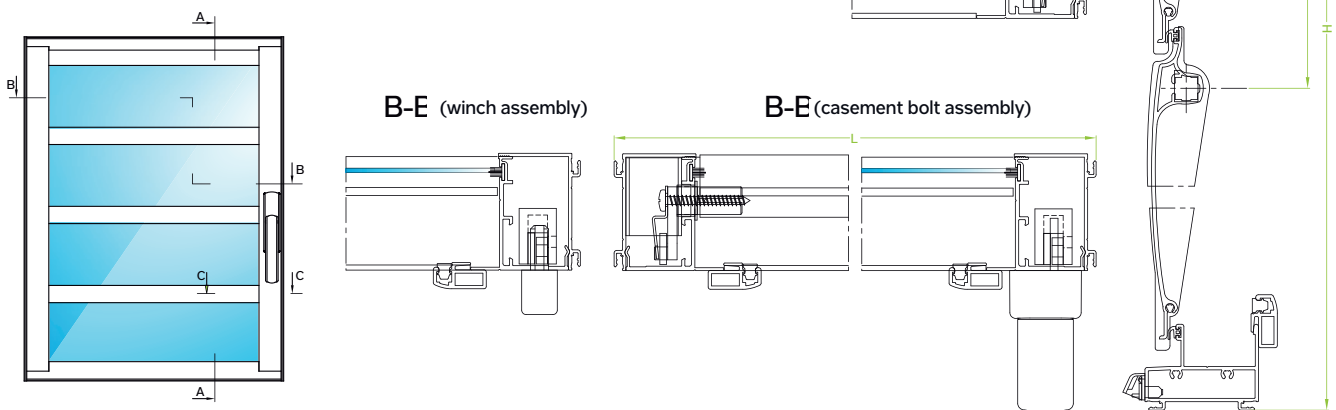

015JA SERIES

Ventilation & security

Ideal for tropical regions, the JKB Profiles aluminium louvre blind guarantees good security with good ventilation and fine management of sunlight entry.

GLAZING

- The 6mm infill can be glass, aluminium, or other louvers.
- In heights of 120mm, 150mm, or adjustable.

JOINING SECTIONS

- Adaptor and joining sections available for joining together louvre blind units installed side by side
- With its 51mm frame, the JKB profiles louvre blind is perfectly suited to the FURIO® and FLAMINGO® sash and hinged series

ASSEMBLY

- The mullions and the control rod can be delivered pre-drilled.
- Machining kept to a minimum: only drain holes assembly of sections, and fitting required.

SECTIONS

Louvre blind

Powder coating guaranteed

abel *

*Conditions available on request from Profils Systèmes

Kaya Frut'e Dam 43
Willemstad
Curaçao

Profils
SYSTEMES