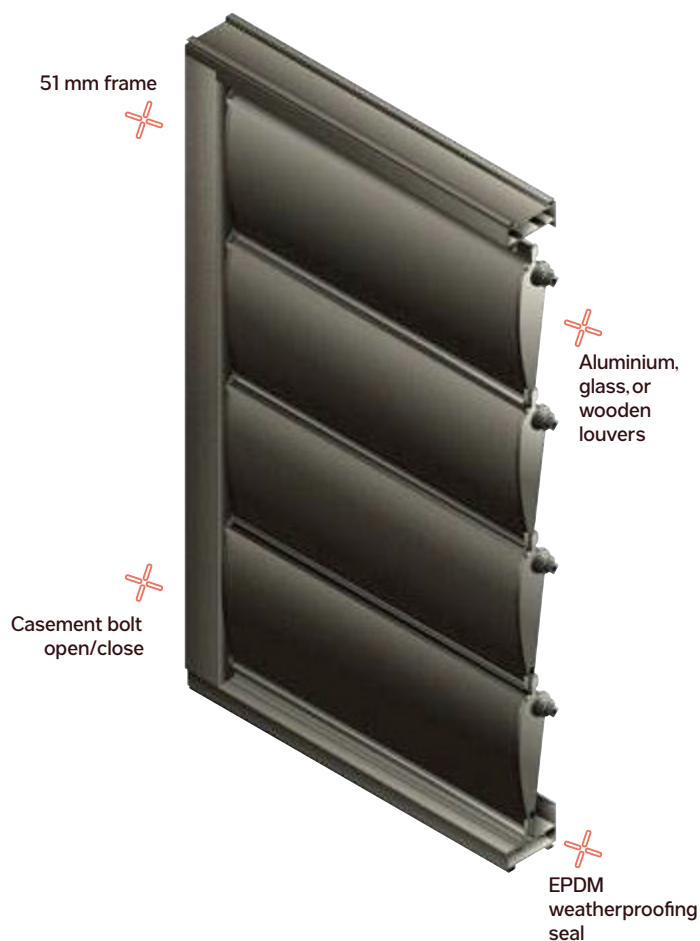

### INNOVATION

2 types of side mullion available :

- Standard side mullions: U-section with slide-in cap assembled onto the straight-cut transom
- Side mullions made from two complementary half-sections, enabling:
  - Access to the mechanism without removing the louvre unit once fitted and sealed
  - Exterior weatherproofing of frames fitted at a height without the need for cranes, aerial platforms, or ladders

#### WEATHERPROOFING:

For dimension 890 Wx990H / AEV (air, water, wind) test results: A\*3 E\*7A V\*A4

### CLOSURE

Two blind closing systems :

- Casement bolt
- Winding reel (manual or powered)

The notched casement bolt gives three position settings: closed, 45°, and 80°.

An adjustable drive system allows perfect adjustment of the louvres when fitting.